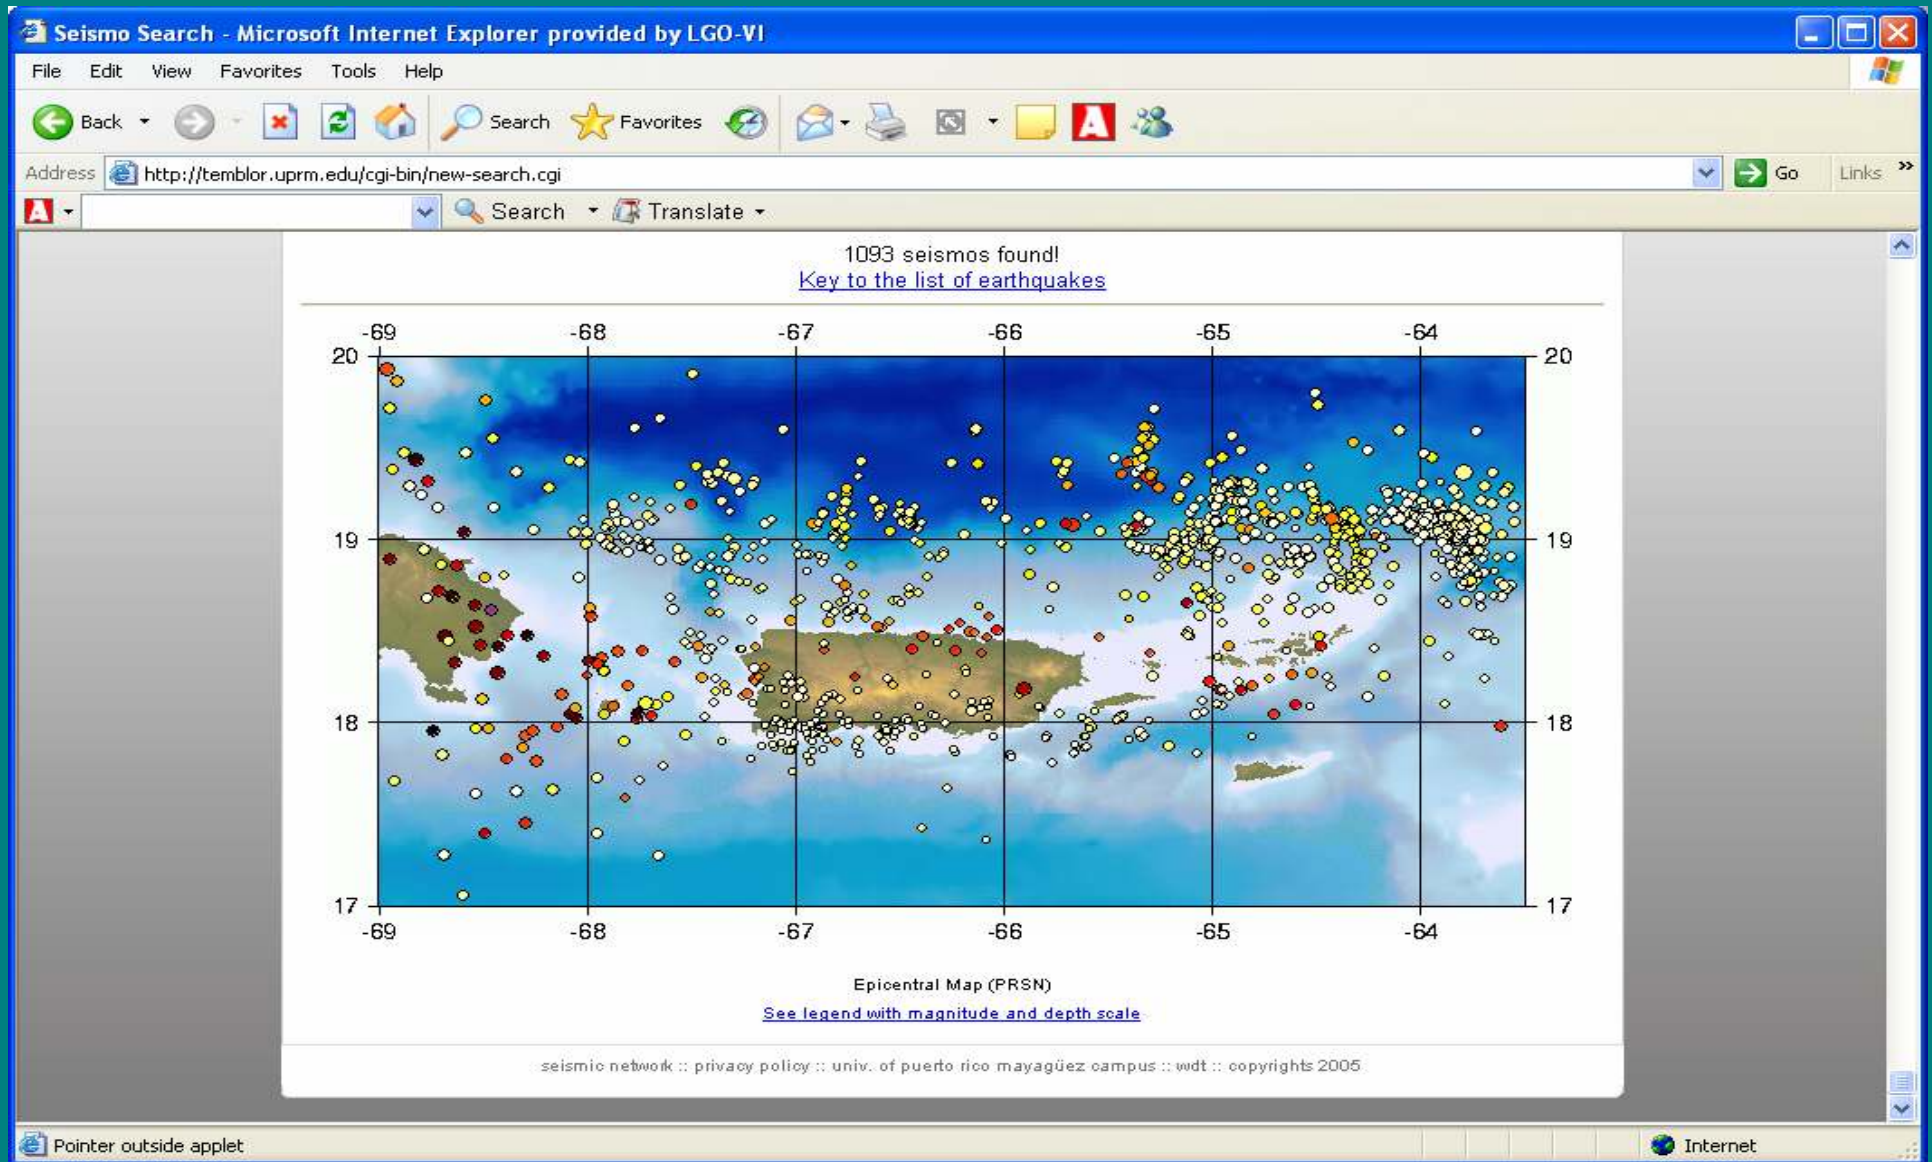

CAUTION
SHARP POINTS AND CORALS
US NAVY CHARTS AND PUBLICATIONS

Sample West Nile Virus Risk Map

A sample West Nile Virus risk map for North America.

<http://svs.gsfc.nasa.gov/vis/a000000/a002500/a002570/index.html>

June 1-19, 2006 100 Seismic Events

January 1 to June 19, 2006

1093 Seismic Events

January 1 to December 19, 2005

1087 Seismic Events

PR Seismic Network Search of Six Months January to June

In recent years, an additional research direction has emerged. With his expertise in architecture, building materials and natural hazards, Paradise has been asked increasingly by foreign agencies to assist in the evaluation of seismic risk (and tsunami and volcanic-related quake activity) and regional and/or community policies. However, as this work has developed, it has become clear that cultural differences and perceptions in risk assessment are dramatically influential. As a result, the team at the University of Arkansas' Geosciences Department has started to investigate these similarities and differences by interviewing scores of individuals in these at-risk communities – 300 people were interviewed in Agadir, Morocco in 2003, 400 were interviewed in Messina on Sicily in 2005 – all in the hopes of establishing a huge network of similar interviews as to why some communities plan for imminent disaster and others do not.

Tom Paradise

<http://geosciences.uark.edu/138.htm>

Questions

- What happened March 2006 Globally?
361 seismic regional events
- What happened June 2005 Globally?
111 seismic regional events
- What happened January 2004 Globally?
139 seismic regional events

Virgin Islands Basins