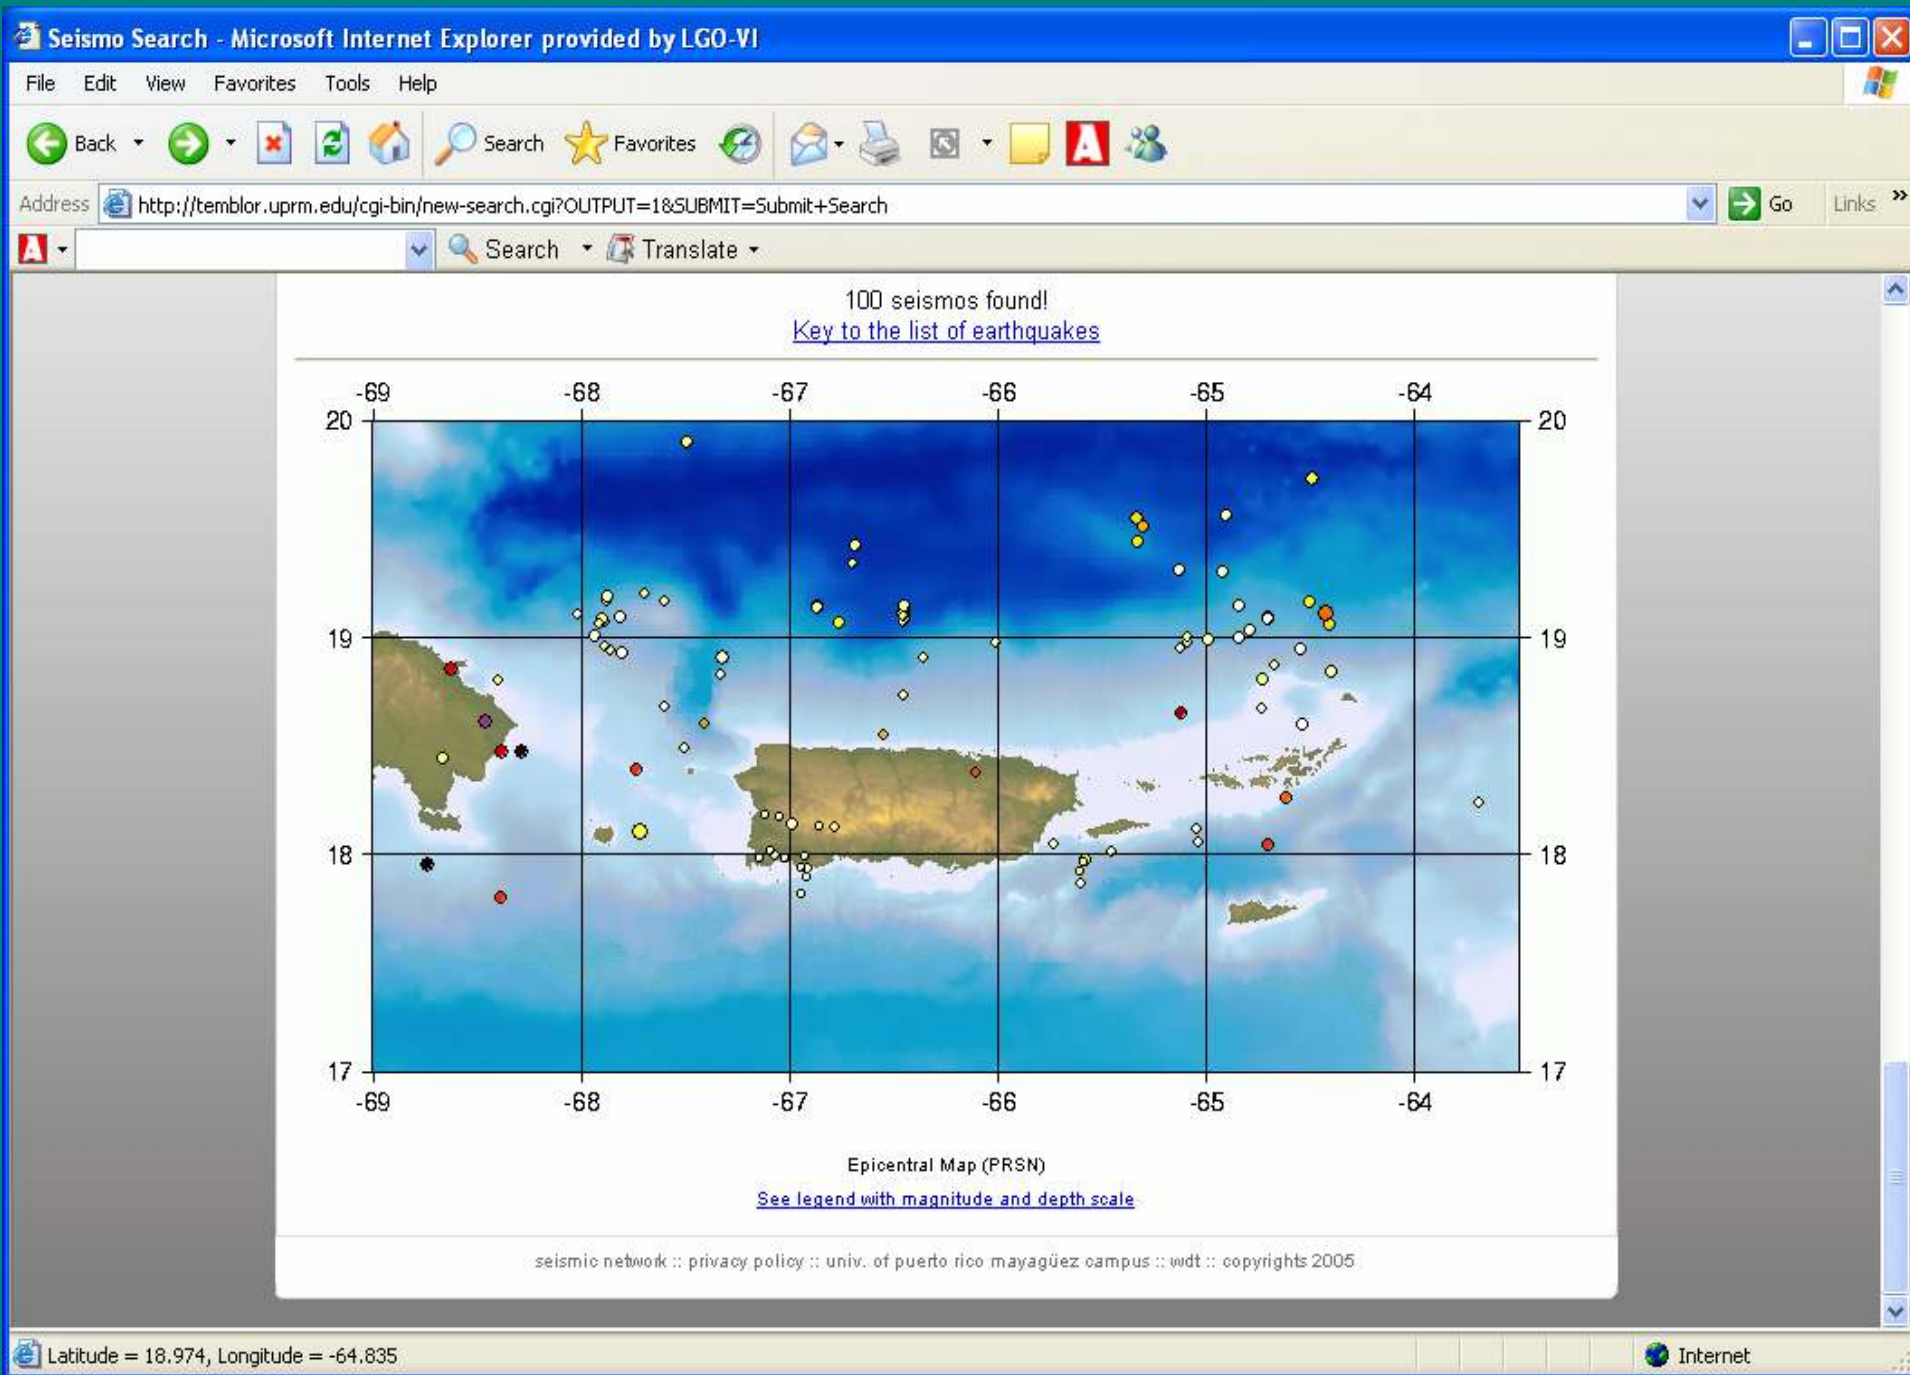

CAUTION
SHARP POINTS AND CORALS
US NAVY CHARTS AND PUBLICATIONS

Sample West Nile Virus Risk Map

A sample West Nile Virus risk map for North America.

<http://svs.gsfc.nasa.gov/vis/a000000/a002500/a002570/index.html>

June 1-19, 2006 100 Seismic Events

January 1 to June 19, 2006

1093 Seismic Events

January 1 to December 19, 2005

1087 Seismic Events

PR Seismic Network Search of Six Months January to June

In recent years, an additional research direction has emerged. With his expertise in architecture, building materials and natural hazards, Paradise has been asked increasingly by foreign agencies to assist in the evaluation of seismic risk (and tsunami and volcanic-related quake activity) and regional and/or community policies. However, as this work has developed, it has become clear that cultural differences and perceptions in risk assessment are dramatically influential. As a result, the team at the University of Arkansas' Geosciences Department has started to investigate these similarities and differences by interviewing scores of individuals in these at-risk communities – 300 people were interviewed in Agadir, Morocco in 2003, 400 were interviewed in Messina on Sicily in 2005 – all in the hopes of establishing a huge network of similar interviews as to why some communities plan for imminent disaster and others do not.

Tom Paradise

<http://geosciences.uark.edu/138.htm>

Questions

- What happened March 2006 Globally?
361 seismic regional events
- What happened June 2005 Globally?
111 seismic regional events
- What happened January 2004 Globally?
139 seismic regional events

Virgin Islands Basins