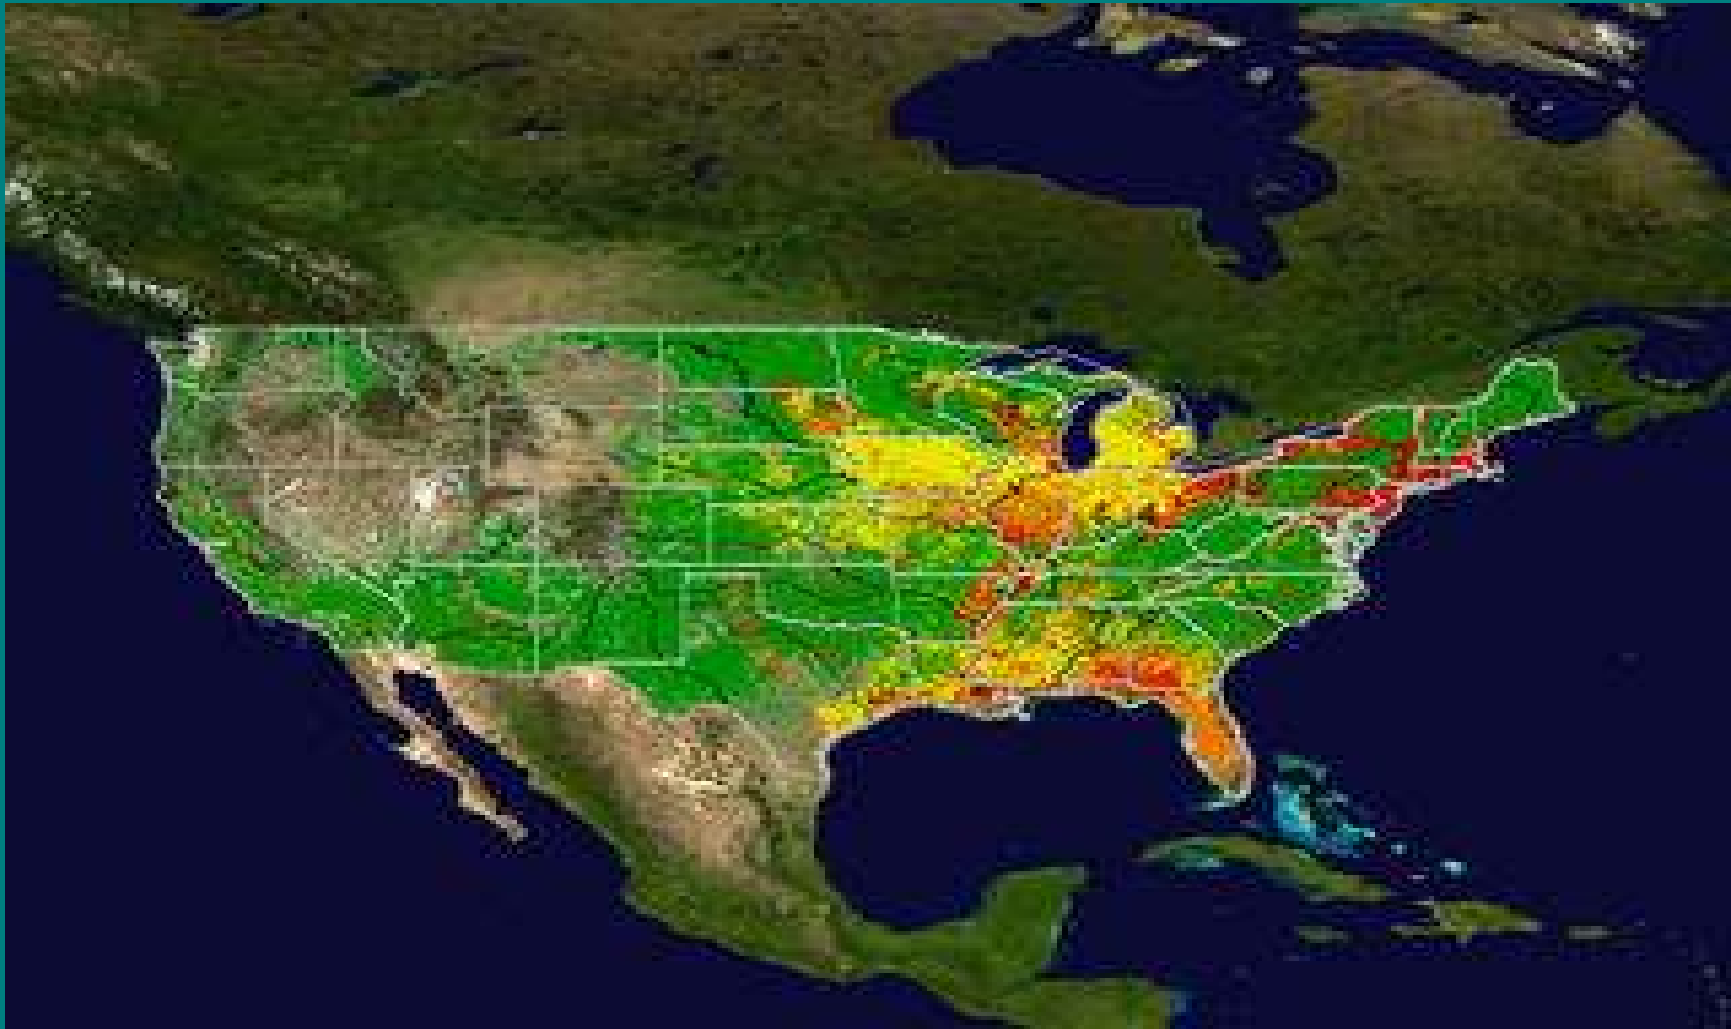

CAUTION
SHARP POINTS AND CORALS
US NAVY CHARTS AND PUBLICATIONS

Sample West Nile Virus Risk Map

A sample West Nile Virus risk map for North America.

<http://svs.gsfc.nasa.gov/vis/a000000/a002500/a002570/index.html>

Tom Paradise

<http://geosciences.uark.edu/138.htm>

Questions

- What happened March 2006 Globally?
361 seismic regional events
- What happened June 2005 Globally?
111 seismic regional events
- What happened January 2004 Globally?
139 seismic regional events

Virgin Islands Basins