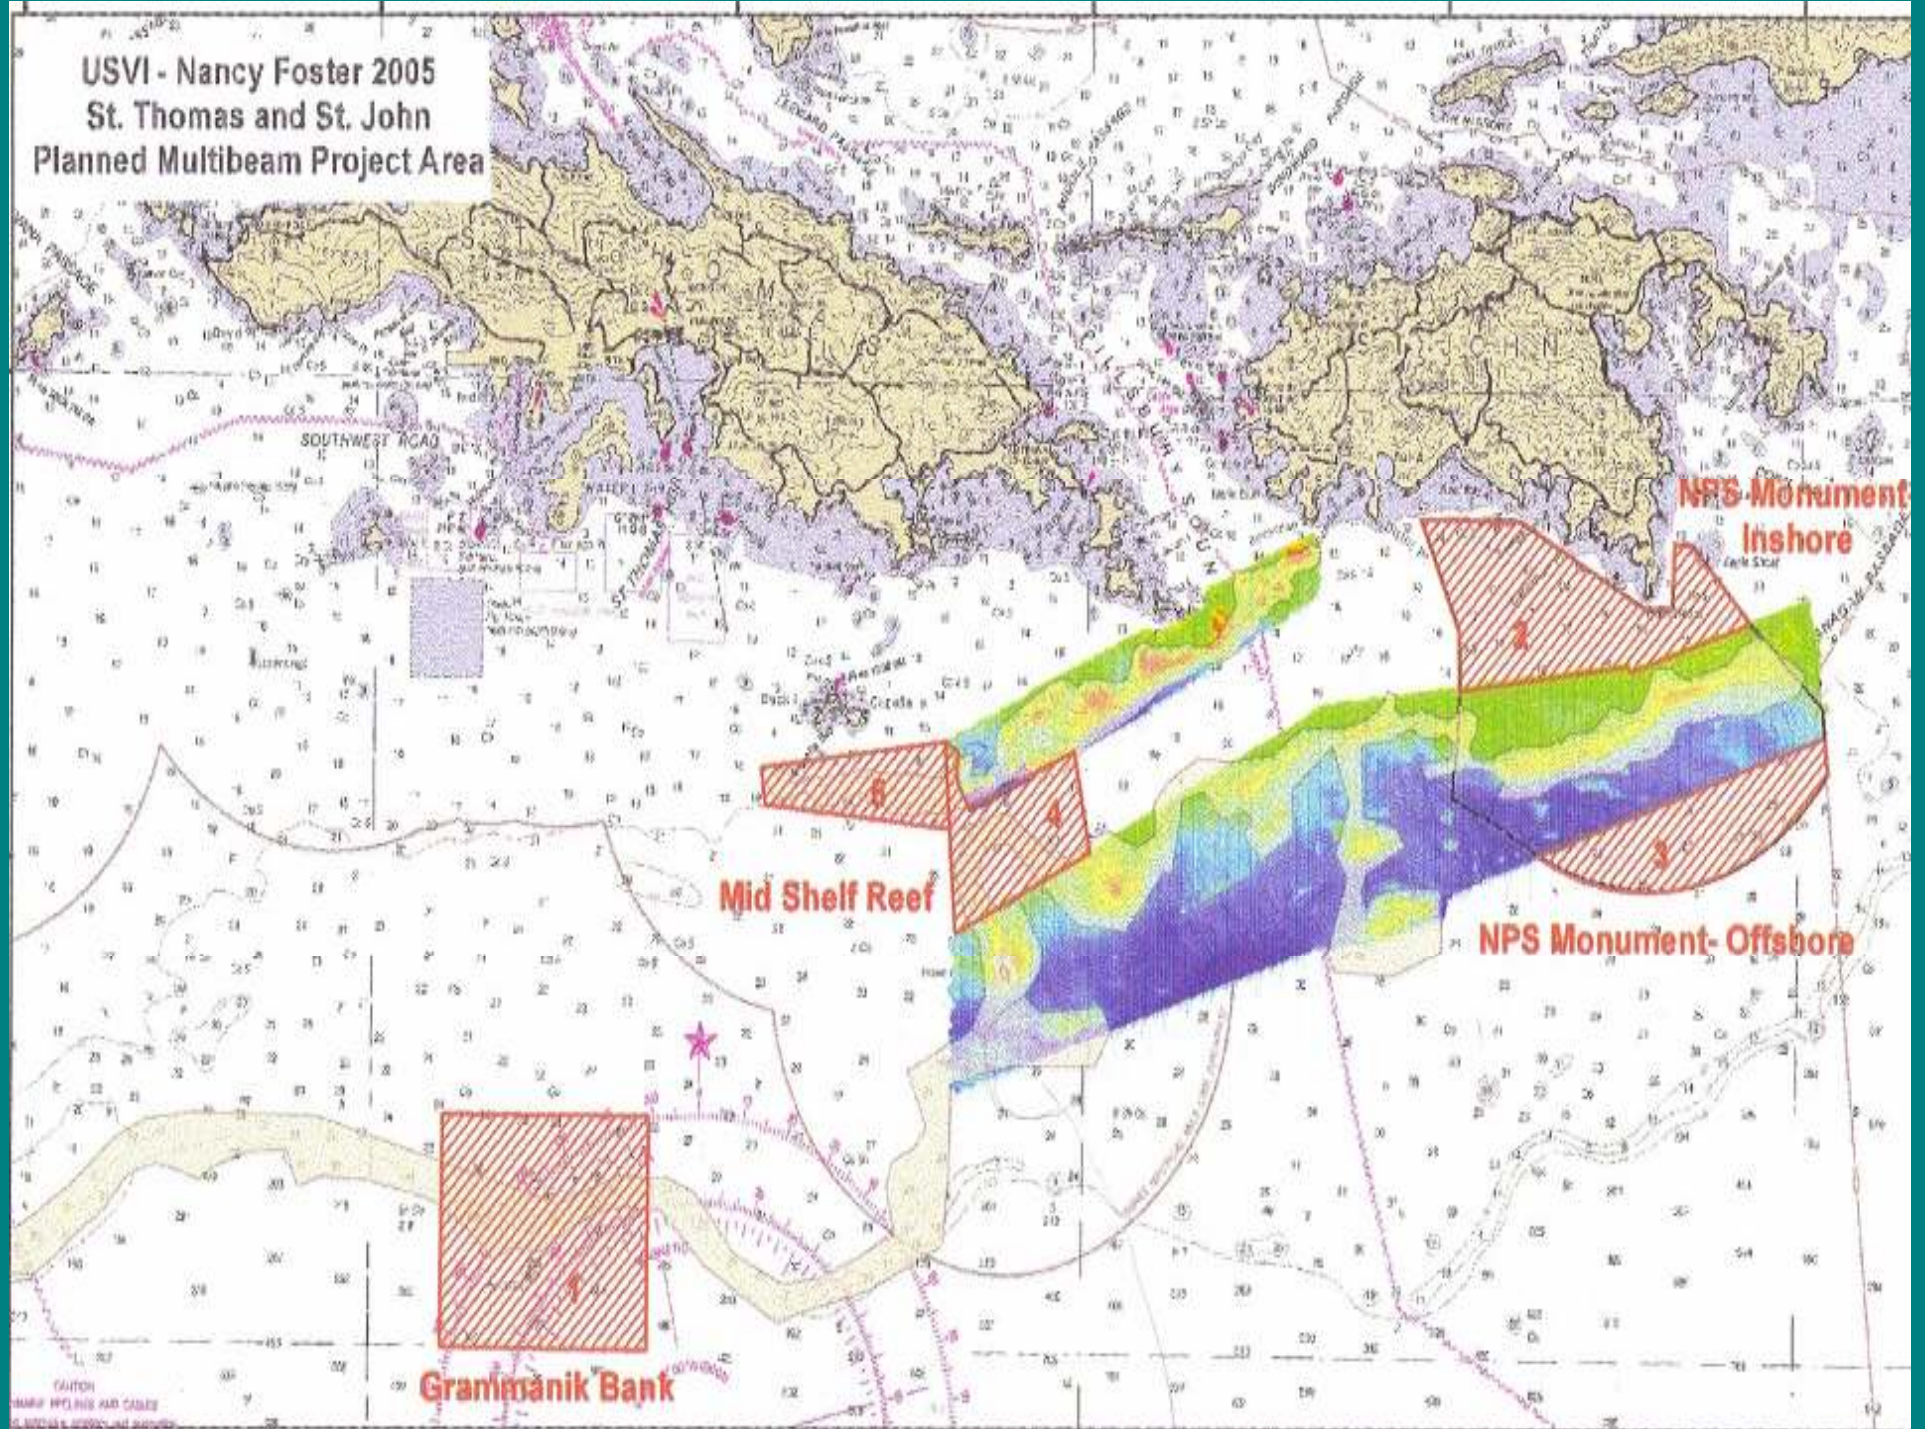

Perception

Theresa Anduze-Parris, PhD.

Perception

- Introduction
- GIS / Perception
- RISK
- Change
- Risk Perception/Decision Making
- Conclusion

Occurrence

Occurrence

USVI - Nancy Foster 2005
St. Thomas and St. John
Planned Multibeam Project Area

CAUTION
SHARP POINTS AND CORALS
US NAVY CHARTS AND PUBLICATIONS

Sample West Nile Virus Risk Map

A sample West Nile Virus risk map for North America.

<http://svs.gsfc.nasa.gov/vis/a000000/a002500/a002570/index.html>

Tom Paradise

<http://geosciences.uark.edu/138.htm>

Questions

- What happened March 2006 Globally?
361 seismic regional events
- What happened June 2005 Globally?
111 seismic regional events
- What happened January 2004 Globally?
139 seismic regional events

Virgin Islands Basins