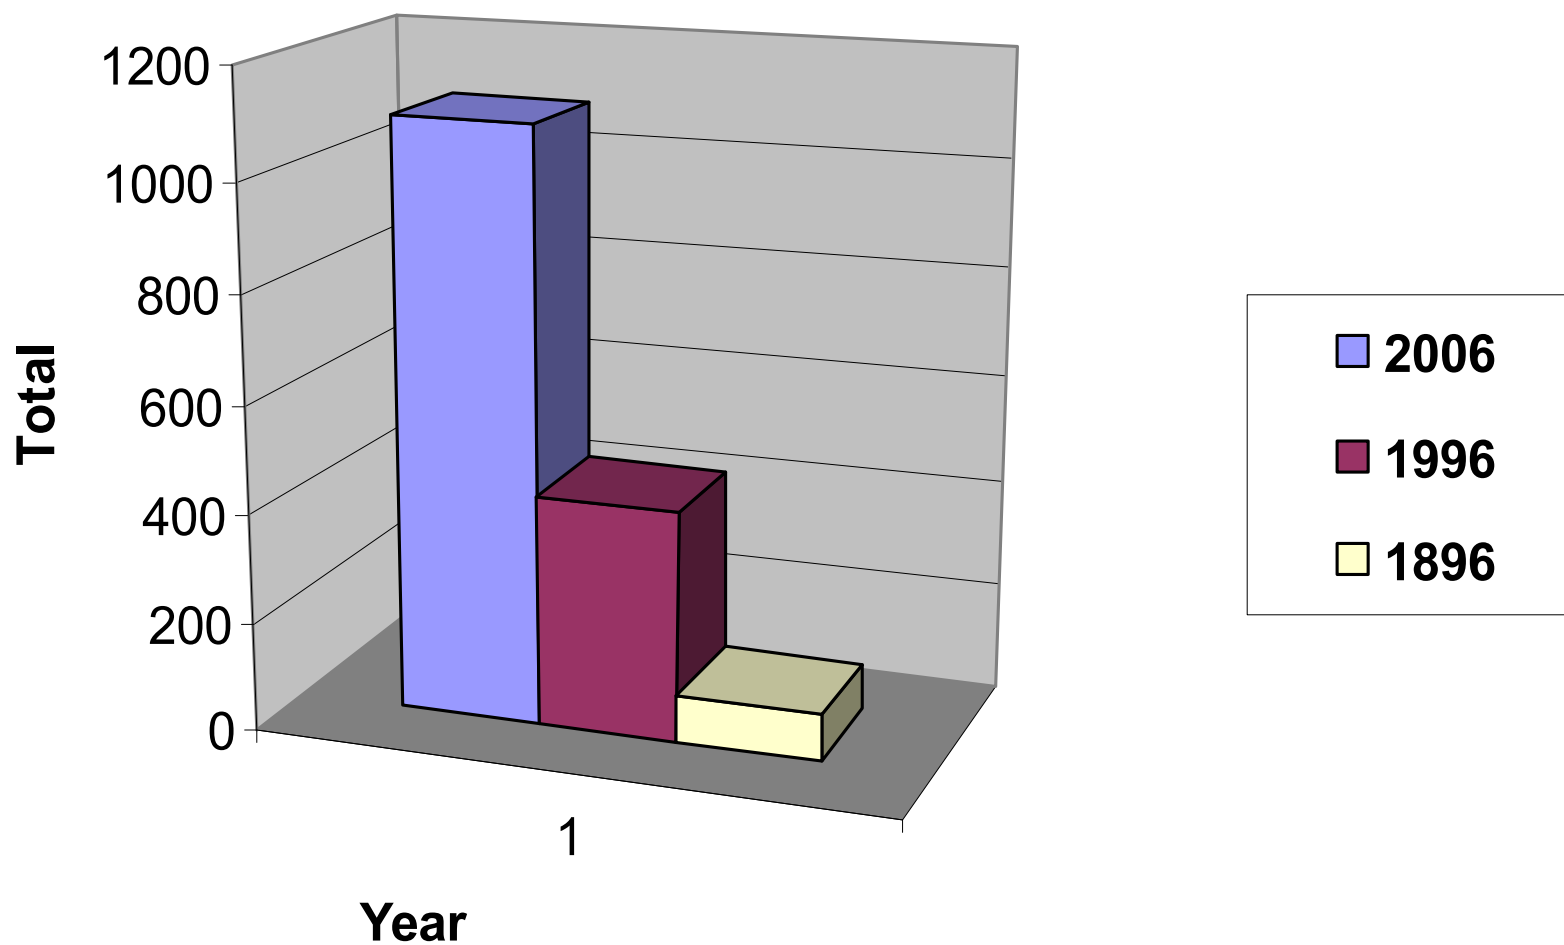

June 1-19, 2006 100 Seismic Events

January 1 to June 19, 2006

1093 Seismic Events

January 1 to December 19, 2005

1087 Seismic Events

PR Seismic Network Search of Six Months January to June

In recent years, an additional research direction has emerged. With his expertise in architecture, building materials and natural hazards, Paradise has been asked increasingly by foreign agencies to assist in the evaluation of seismic risk (and tsunami and volcanic-related quake activity) and regional and/or community policies. However, as this work has developed, it has become clear that cultural differences and perceptions in risk assessment are dramatically influential. As a result, the team at the University of Arkansas' Geosciences Department has started to investigate these similarities and differences by interviewing scores of individuals in these at-risk communities – 300 people were interviewed in Agadir, Morocco in 2003, 400 were interviewed in Messina on Sicily in 2005 – all in the hopes of establishing a huge network of similar interviews as to why some communities plan for imminent disaster and others do not.

Tom Paradise

<http://geosciences.uark.edu/138.htm>

Questions

- What happened March 2006 Globally?
361 seismic regional events
- What happened June 2005 Globally?
111 seismic regional events
- What happened January 2004 Globally?
139 seismic regional events

Virgin Islands Basins