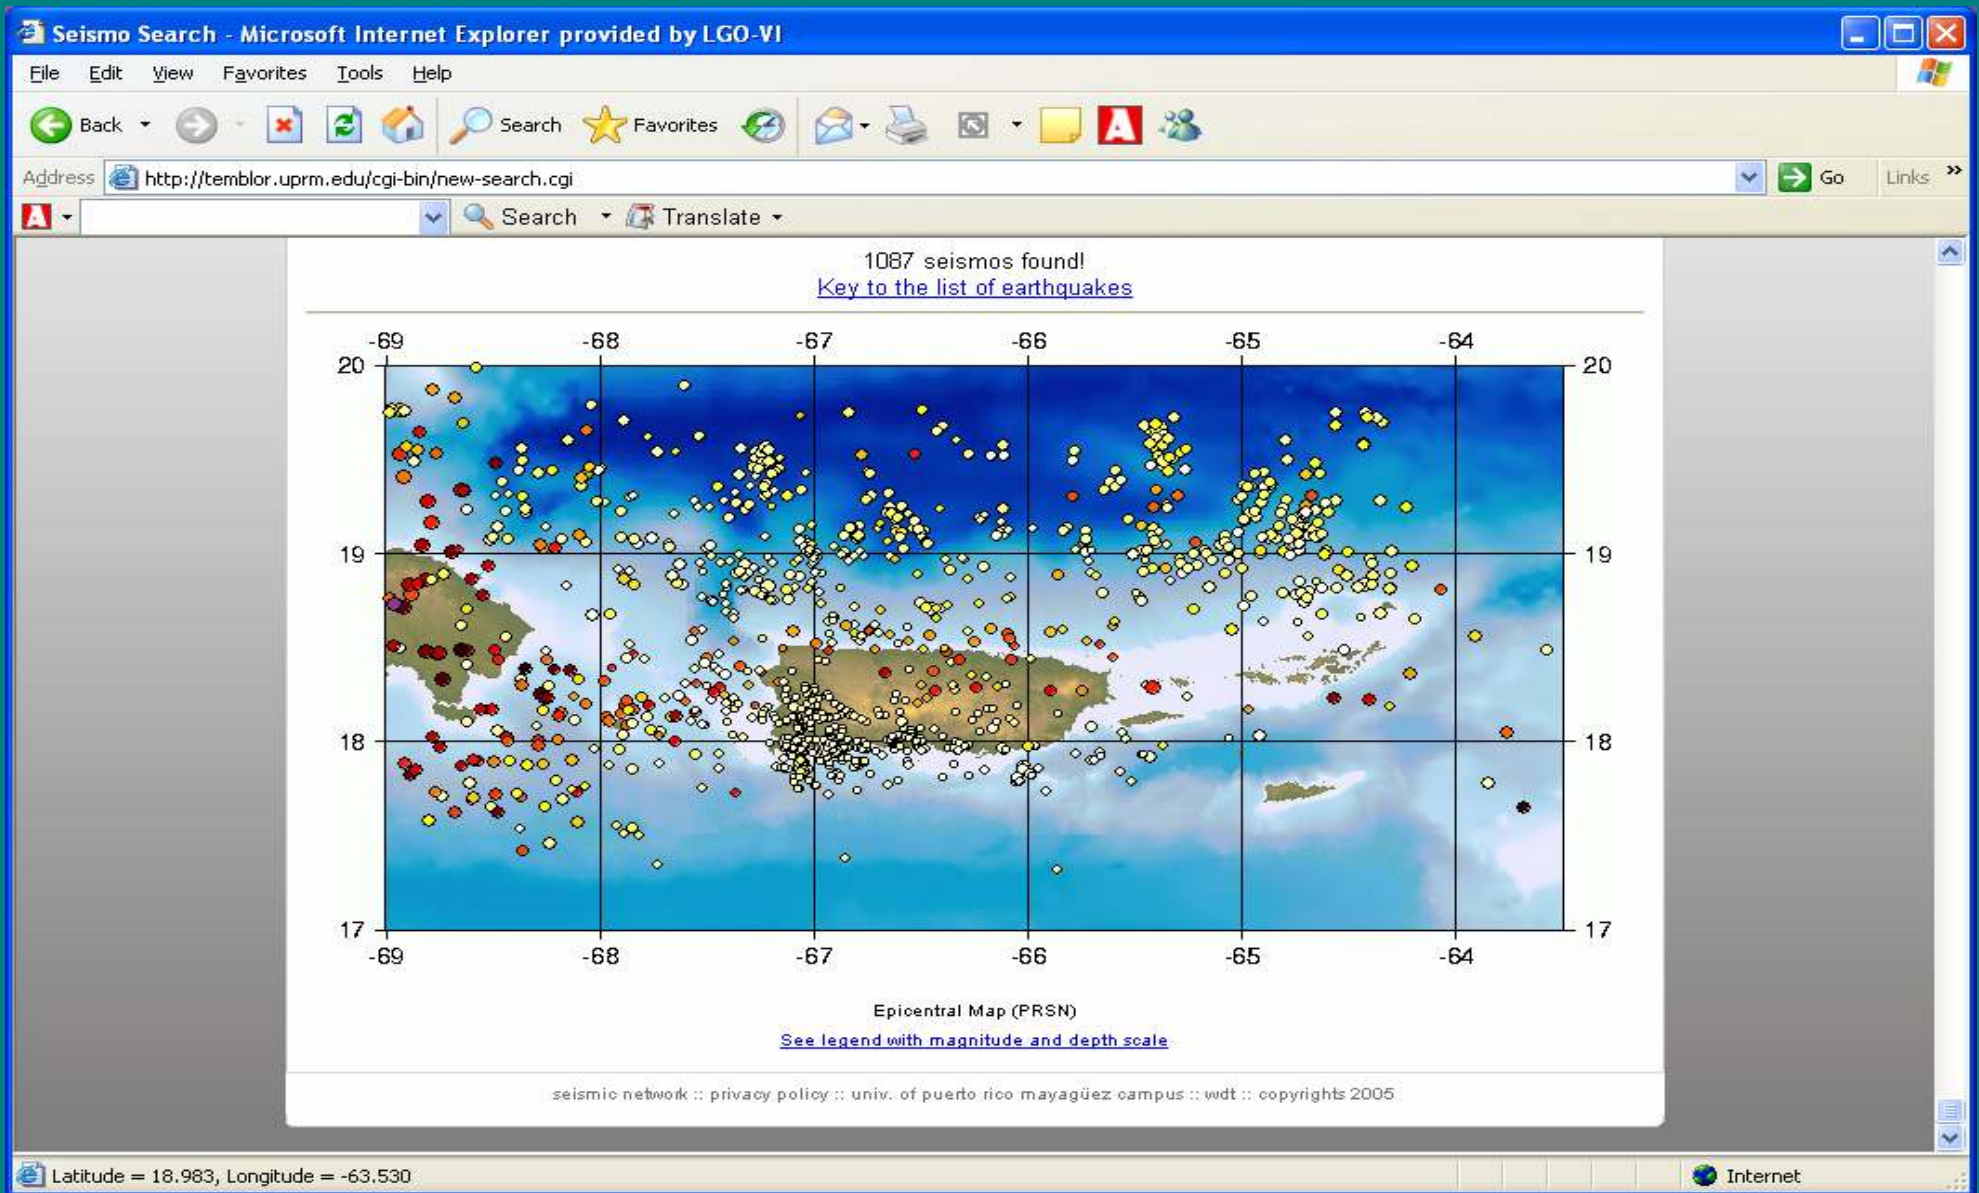

June 1-19, 2006 100 Seismic Events

January 1 to June 19, 2006

1093 Seismic Events

January 1 to December 19, 2005

1087 Seismic Events

PR Seismic Network Search of Six Months January to June

In recent years, an additional research direction has emerged. With his expertise in architecture, building materials and natural hazards, Paradise has been asked increasingly by foreign agencies to assist in the evaluation of seismic risk (and tsunami and volcanic-related quake activity) and regional and/or community policies. However, as this work has developed, it has become clear that cultural differences and perceptions in risk assessment are dramatically influential. As a result, the team at the University of Arkansas' Geosciences Department has started to investigate these similarities and differences by interviewing scores of individuals in these at-risk communities – 300 people were interviewed in Agadir, Morocco in 2003, 400 were interviewed in Messina on Sicily in 2005 – all in the hopes of establishing a huge network of similar interviews as to why some communities plan for imminent disaster and others do not.

Tom Paradise

<http://geosciences.uark.edu/138.htm>

Questions

- What happened March 2006 Globally?
361 seismic regional events
- What happened June 2005 Globally?
111 seismic regional events
- What happened January 2004 Globally?
139 seismic regional events

Virgin Islands Basins